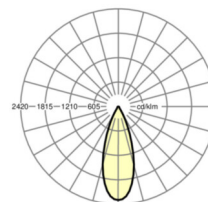

CHARACTERISTICS

Order number	19105504044
EAN number	4020863388790
Commodity code	94051190
Certification mark	IP 20, Protection class I, F, HACCP DIN10500/Food/IFS-application-related suitability/BRC, Indoor, CE
Impact resistance (IK rating)	IK03 (10°C bis 25°C)
Ambient temperatur	ta 10°C to 25°C
Warranty period	5 years

ELECTRICAL ENGINEERING

Controller	Electronic driver (2 pcs.)
System output	69W
Mains voltage	230V/50Hz
Circuit breakers (inrush current)	11 pieces/B10, 17 pieces/B16, 18 pieces/C10, 29 pieces/C16

LIGHTING TECHNOLOGY

Placement	LED, Colour rendering/Light colour CRI ≥ 90 / 4000K
Colour tolerance (MacAdam)	3SDCM
Nominal luminous flux	6756lm
LED service life	50000h L80/B10 (Tq 25°C)
Luminaire luminous efficiency	98lm/W
UGR lat./long.	24.9 / 24.9

MECHANICS

Housing colour	black RAL 9005
Dimensions (LxWxH/DxH)	765mm x 55mm x 201mm
Weight (net)	2.5kg
Swivel and turn area (x/y/z)	+ 90° / 0° / 335°
Type of installation	Mounting rail system installation, Light structure

Dimensions

L	765 mm	Length
B	55 mm	Width
H	201 mm	Height

DEEP-LINK

<https://www.regiolux.de/en/article/19105504044>

Reference	LED 6800lm 940
ηLB	100 %
Φ ↓/↑	100 % / 0 %
UGR lat./long.	24.9 / 24.9